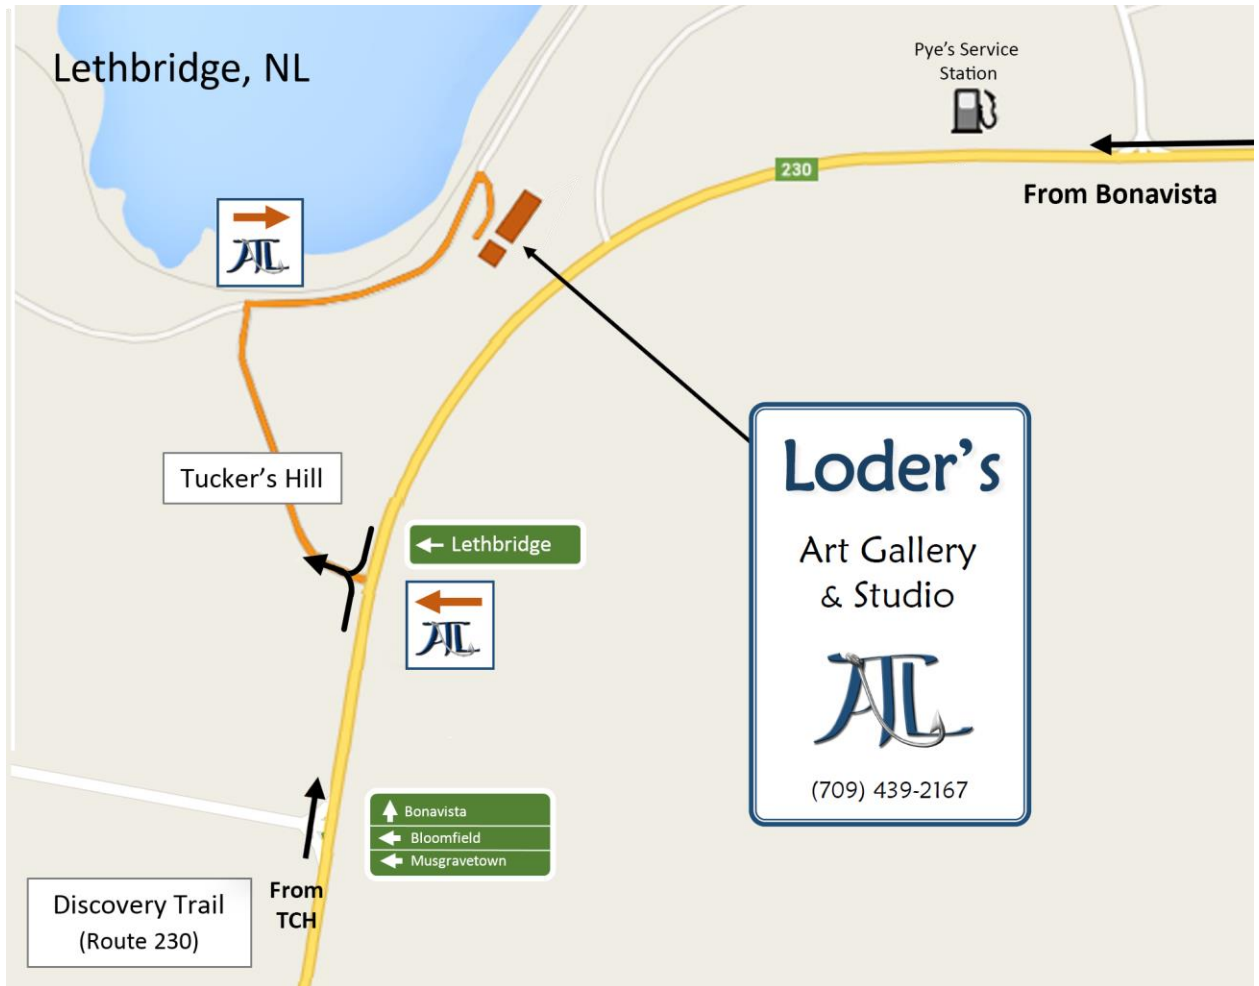

## Directions to Loder's Art Gallery and Studio

- From the Trans Canada Highway, follow Route 230 North (towards Bonavista)
- Continue straight on Route 230 N for 25 km (18 min.) to Lethbridge.
- Go past the Musgravetown/Bloomfield intersection.
- Look for a Highways Department depot on the left. Go past it until you come to Tucker's Road on the left. You will see a sign for Lethbridge on the right.
- Turn left on Tucker's Road.
- After about 230 meters, you will come to a T in the road. Turn right on Bayside Drive.
- Continue for about 200 meters. You will see Loder's Art Gallery and Studio on the right.